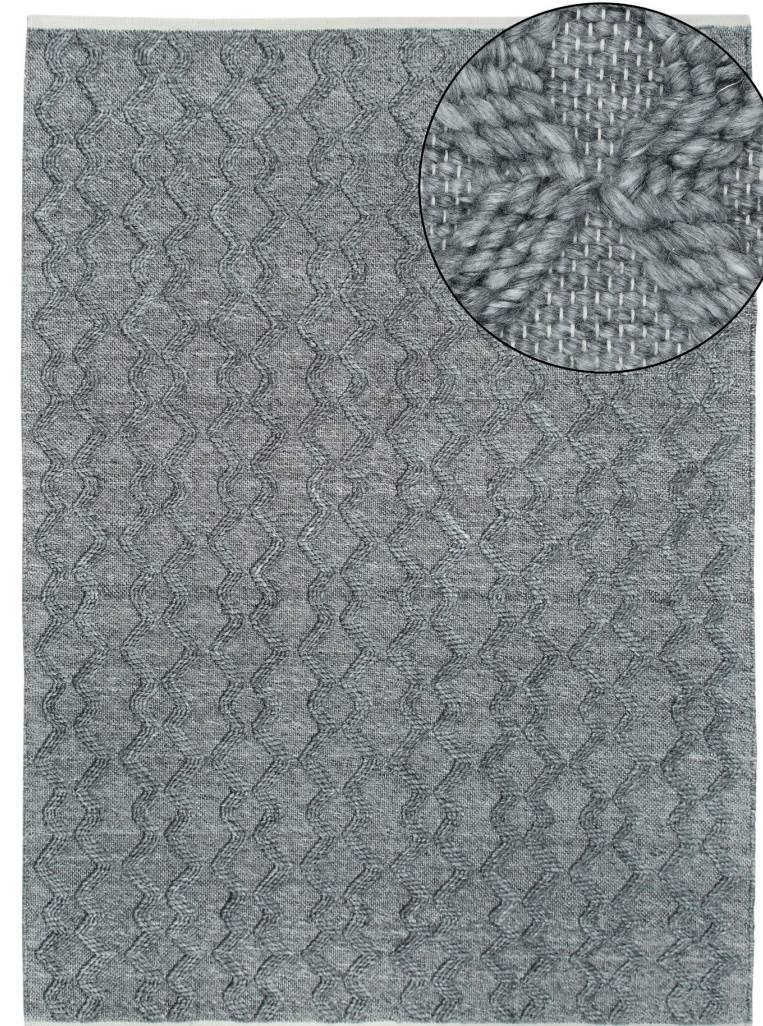

# GAJRA

BOURBON

EGGSHELL

FAWN

GUNMETAL

METTALIC

## GAJRA EGGSHELL

- Wool & Polyester Blend
- Pitloom
- Flat & Ribbed
- 5 mm Pile Height
- Made in India

## AVAILABE SIZES

120×170 cm | 155×225 cm | 200×290 cm